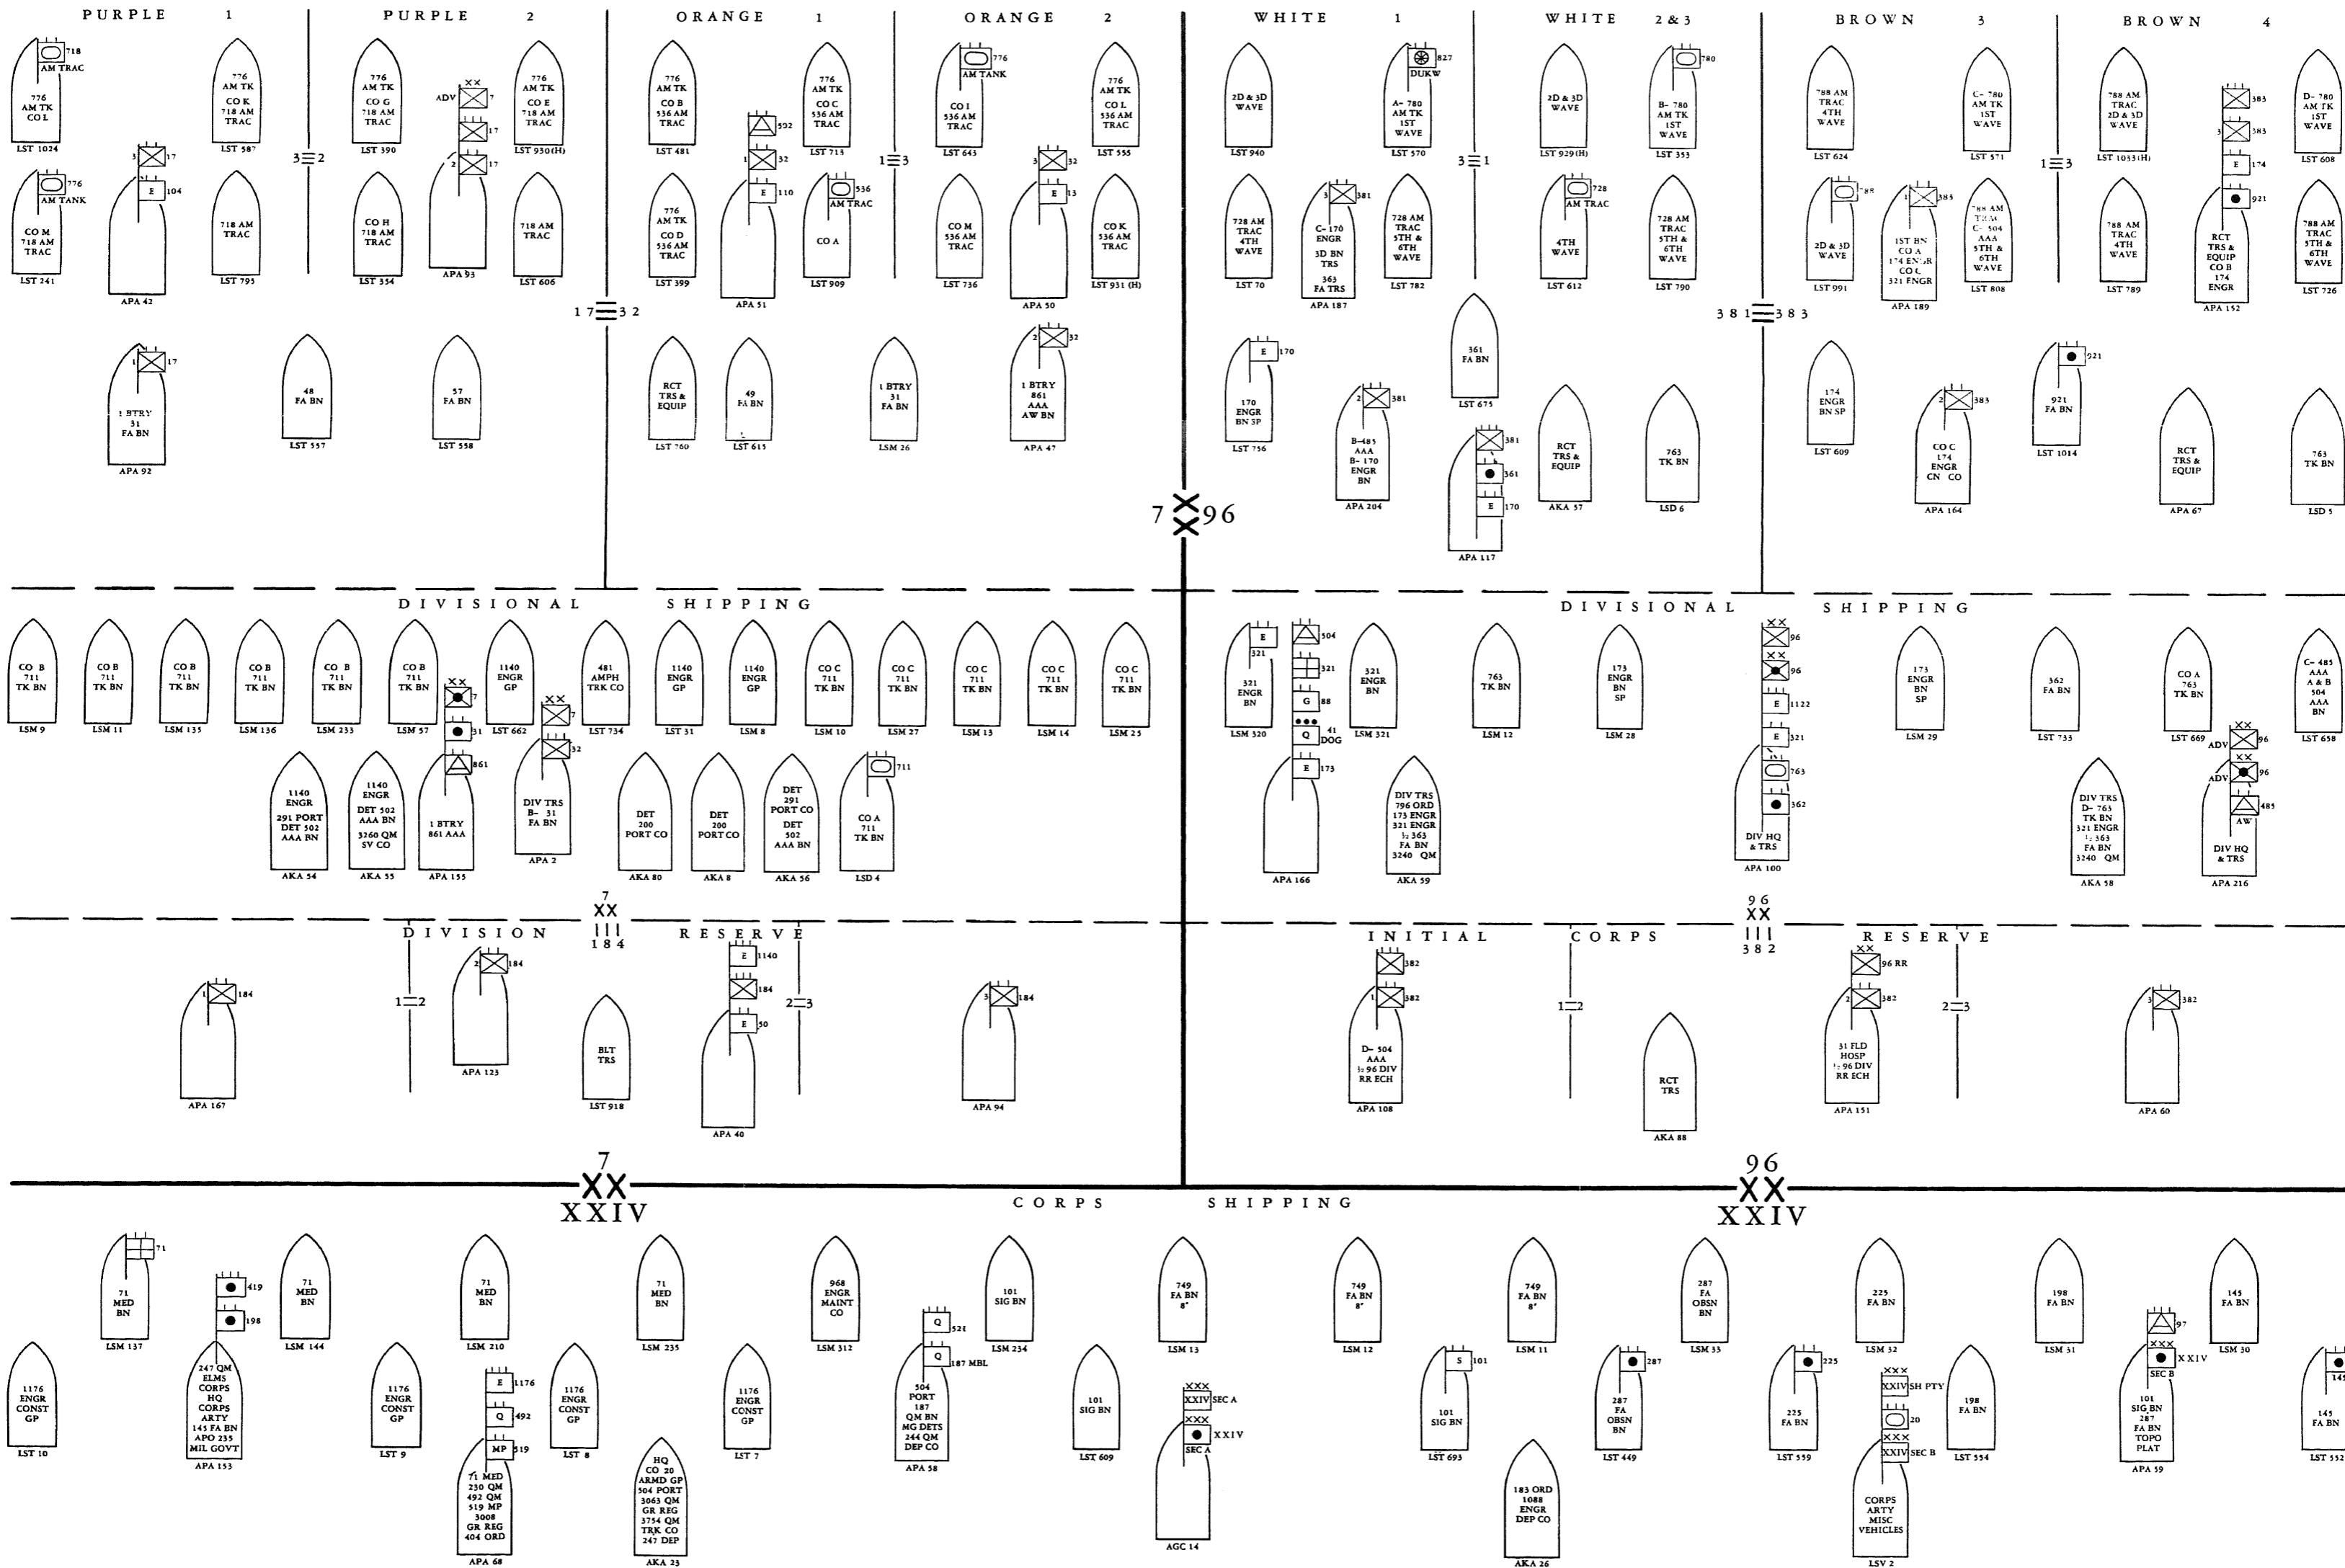

XXIV Corps Assignment of Shipping for the Assault on Okinawa

Source: XXIV Corps Action Report Ryukyus, 1 April to 30 June 1945, chart opp. p. 21.